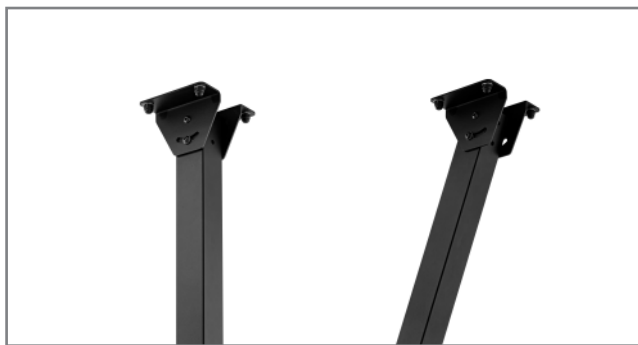

Ceilingmount OM46N-D

Item No.: 1899

Ceiling mount specifically for Samsung OM46N-D

The Samsung OMN-D Series (ultra-high-brightness displays) are specifically designed to be used in bright sunlight, like you find it in shop windows.

Today modern shopping centers and also shop windows are small worlds of experience, which are visually upgraded with video- or animation-based promotional content.

The Ceilingmount OM46N-D is a ceiling mount designed specifically for these thin 46" screens of the innovative digital signage series.

The ceiling adapter is tiltable by $\pm 30^\circ$ and can be mounted on sloping ceilings. The height of the ceiling mount can be adjusted between min. 600 and max. 1000 mm. It is also possible to mount the frame directly to the ceiling (without extension).

The cable routing takes place within the frame and the support arm. This ensures a clean cable management.

The bracket is black and finished with a scratch and impact resistant powder coating.

Height adjustable, min. 600 - max. 1000 mm